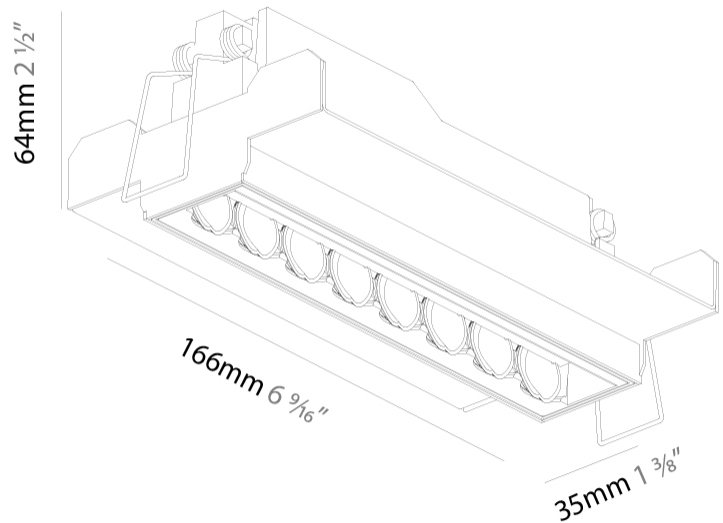

GENERAL

Series: Magiq Hollow Wallwash
 Partner: Prolicht
 Division: Architectural
 Installation: Trimless
 Product Type: Wallwash
 Mounting Location: Ceiling
 Light Distribution: Asymmetric

PHYSICAL

Shape: Rectangle
 Length (mm): 166
 Length (in): 6 ⁹/₁₆
 Width (mm): 35
 Width (in): 1 ³/₈
 Height (mm): 64
 Height (in): 2 ¹/₂
 Ceiling Thickness (mm): 12.5
 Ceiling Thickness (in): 1/2
 Min. Recessing Depth (mm): 100
 Min. Recessing Depth (in): 3 ¹⁵/₁₆
 Weight (kg): 0.525
 Weight (lbs): 1.16
 Holder Finish: WHI / BLK
 Fixture Material: Aluminum Die Cast
 Cut-out Measurements: 173mm / 6 13/16" x 42mm / 1 5/8"

OPTICAL

Upon Request: Special Beam Angles

RATINGS AND CERTIFICATIONS

Certified By: CSA Certified to UL and CSA Standards
 IP rating: IP20

100mm
3 15/16"

12 1/2 mm
1/2"

173mm x 42mm
6 13/16" x 1 5/8"

MAGIQ HOLLOW WALLWASH TRIMLESS

PHYSICAL

Shape: Rectangle
Length (mm): 166
Length (in): 6 ⁹ / ₁₆
Width (mm): 35
Width (in): 1 ³ / ₈
Height (mm): 64
Height (in): 2 ¹ / ₂
Ceiling Thickness (mm): 12.5
Ceiling Thickness (in): 1/2
Min. Recessing Depth (mm): 100
Min. Recessing Depth (in): 3 ¹⁵ / ₁₆
Weight (kg): 0.535
Weight (lbs): 1.18
Fixture Finish: SSR / BKV / CWI / CRY / HAB / UFT / ITA / RUA / FTG / MYG / LOD / PUS / FRO / FUP / KIA / POP / BLS / SPG / MEY / GOH / CHC / COM / ABZ / JAG / OBR / MOS / ROR
Holder Finish: WHI / BLK
Fixture Material: Aluminum Die Cast
Cut-out Measurements: 173mm / 6 13/16" x 42mm / 1 5/8"