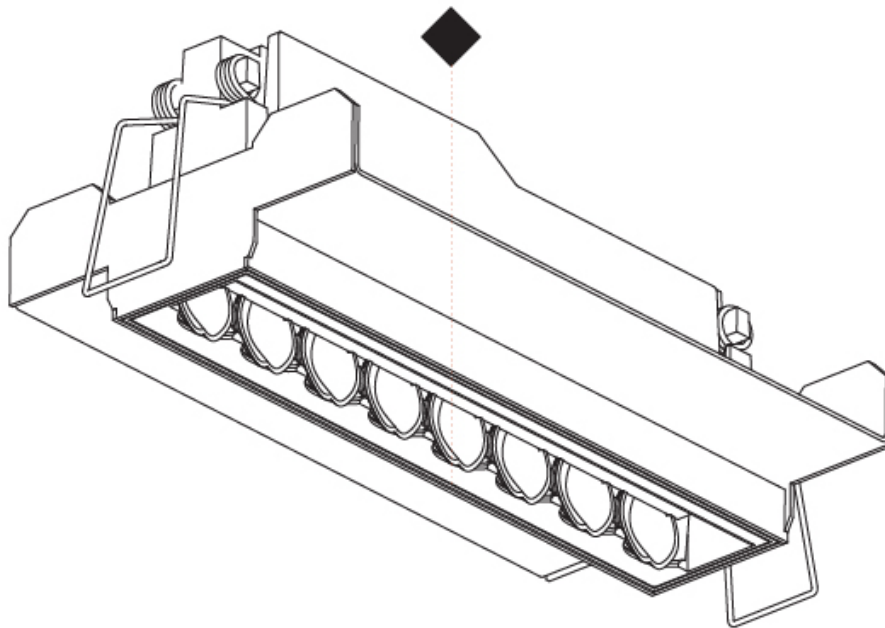

MAGIQ HOLLOW WALLWASH KORONA TRIMLESS

A35579-

PROJECT	_____
TYPE	_____
SPECIFIER	_____
QUANTITY	_____
DATE	_____

A